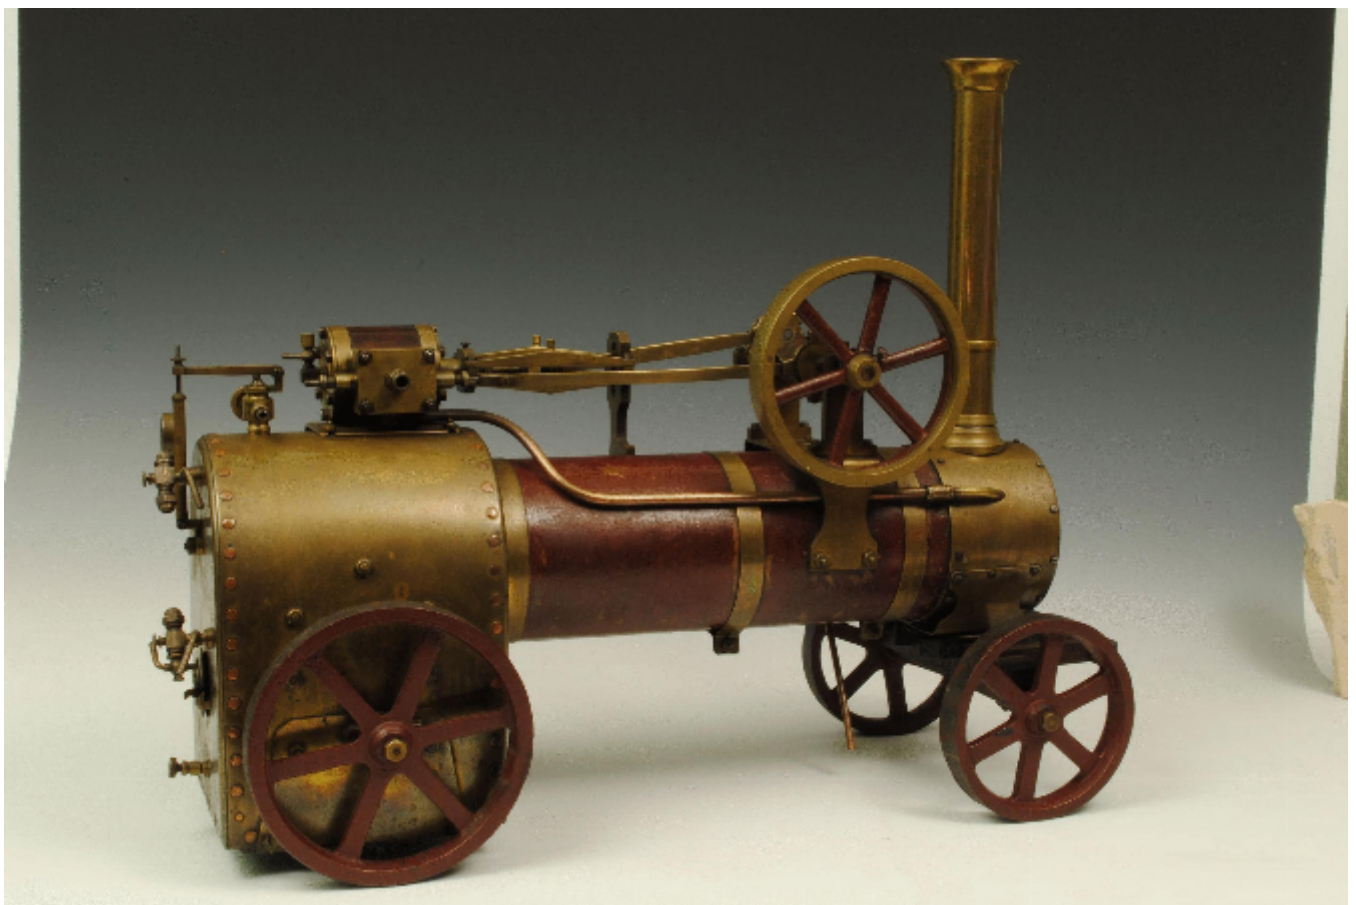

MODEL TRACTION ENGINE

Sold

REF: 94605

Description

A fine well engineered late 19th century model traction engine with original thrashing machine and loader, in untouched original condition.