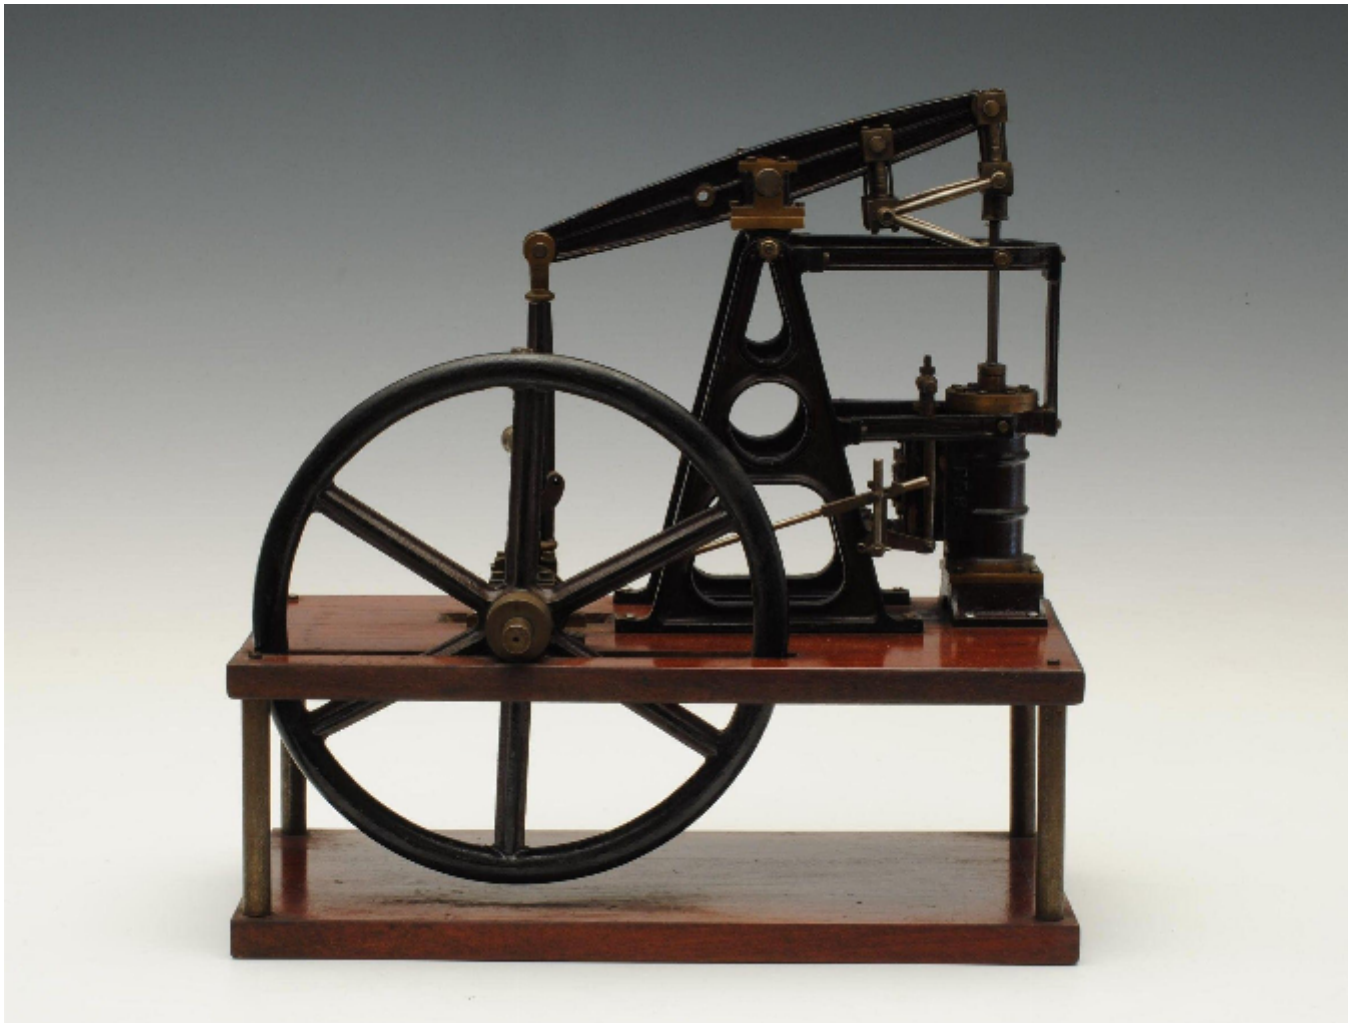

Model beam engine

Sold

REF: 164545

Description

A late 19th century decorative model steam engine mounted on a mahogany board.