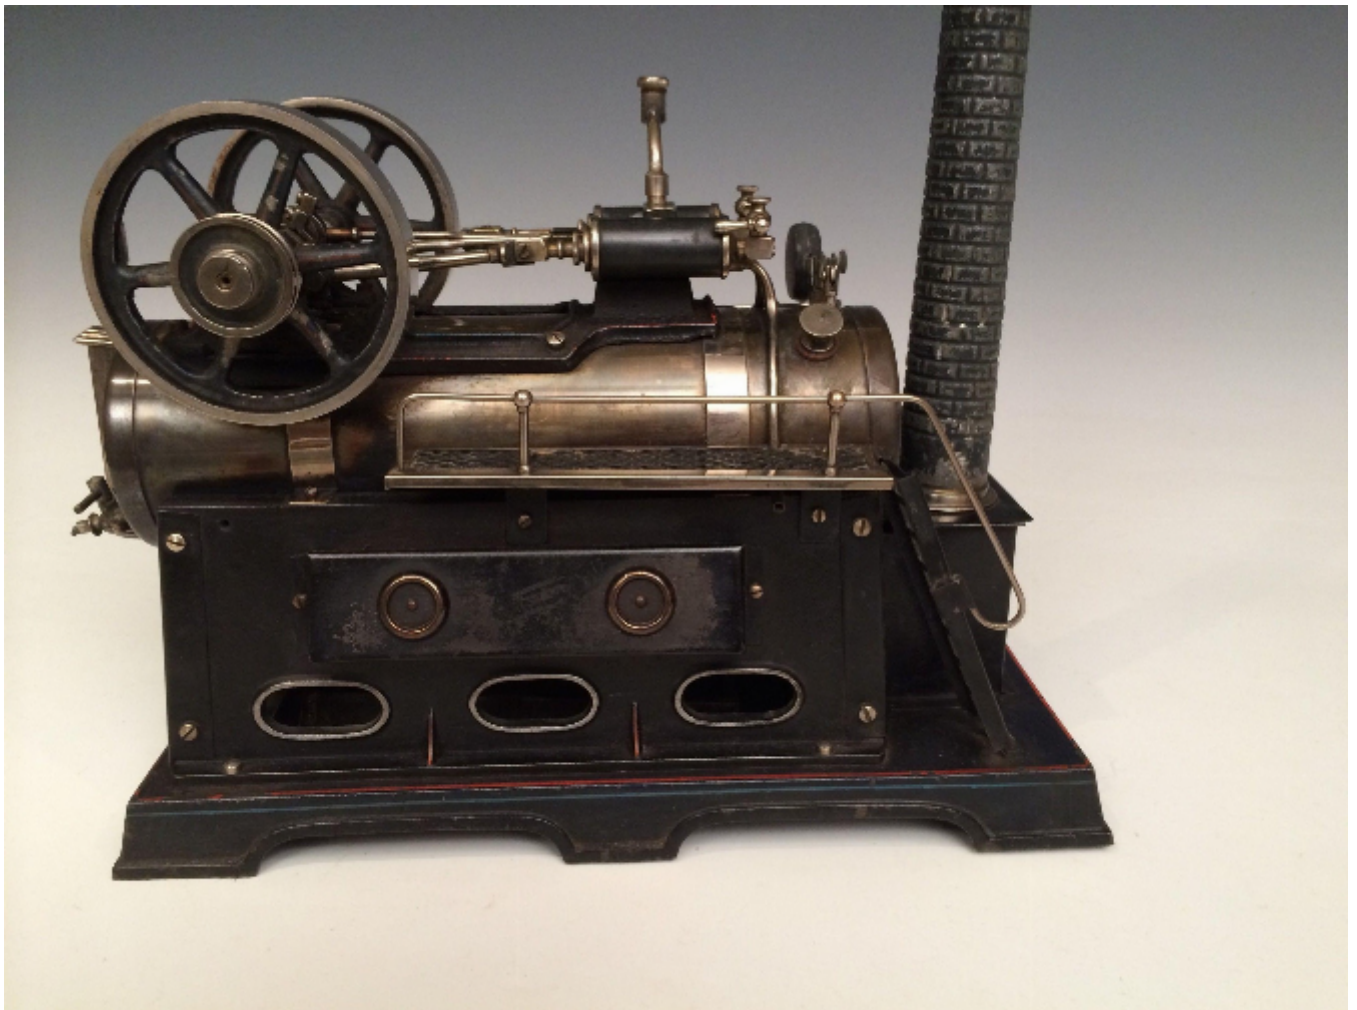

live steam model

£1,800

REF: 213897

Description

A good example of an early 20th century live steam model.