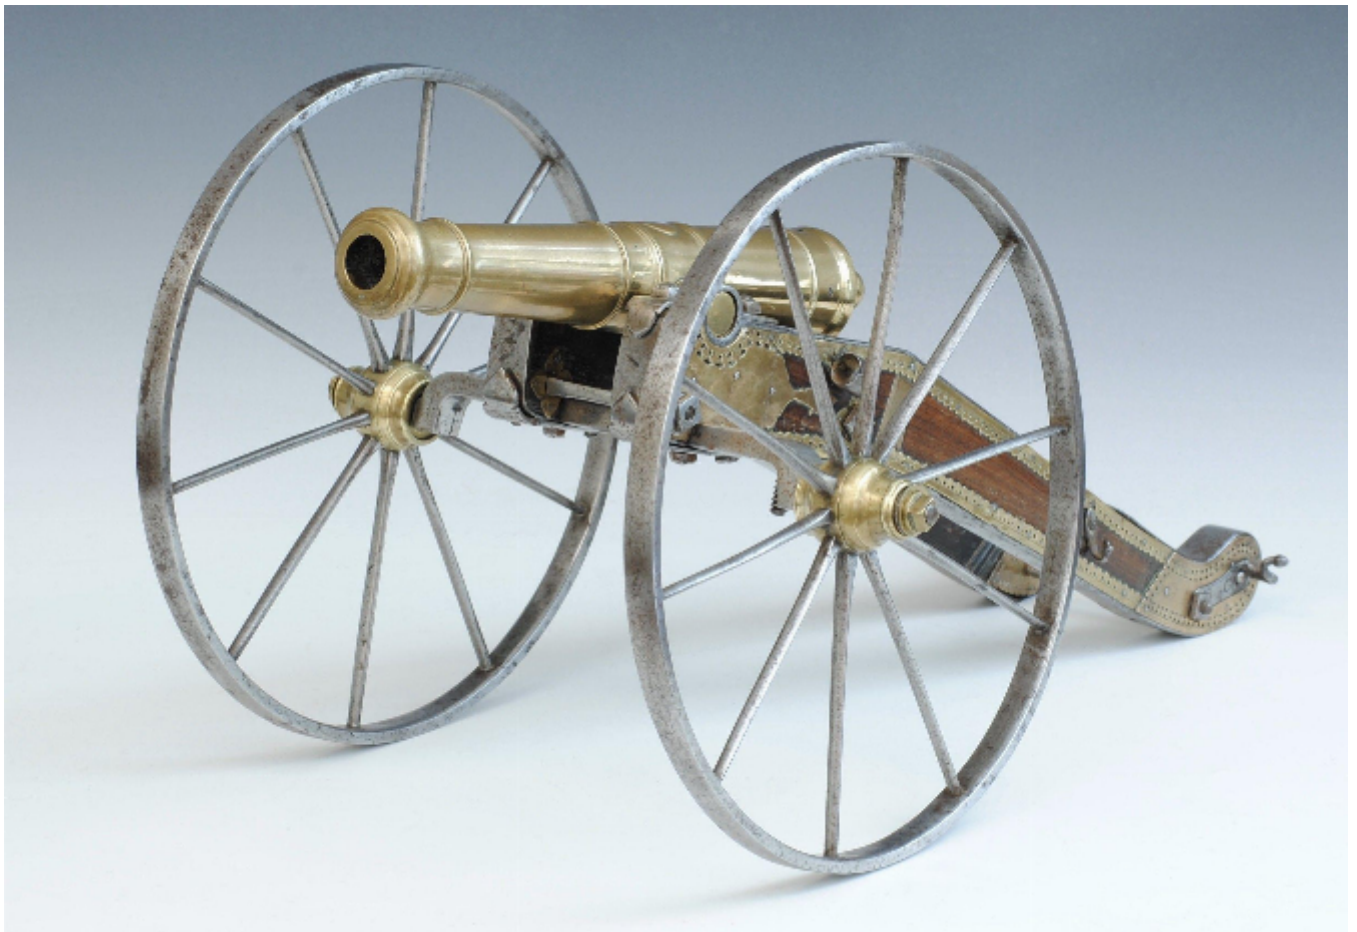

Model field cannon

Sold

REF: 276431

## Description

A fine brass barrelled cannon on a steel, brass and wood carriage, the barrel of four stage design