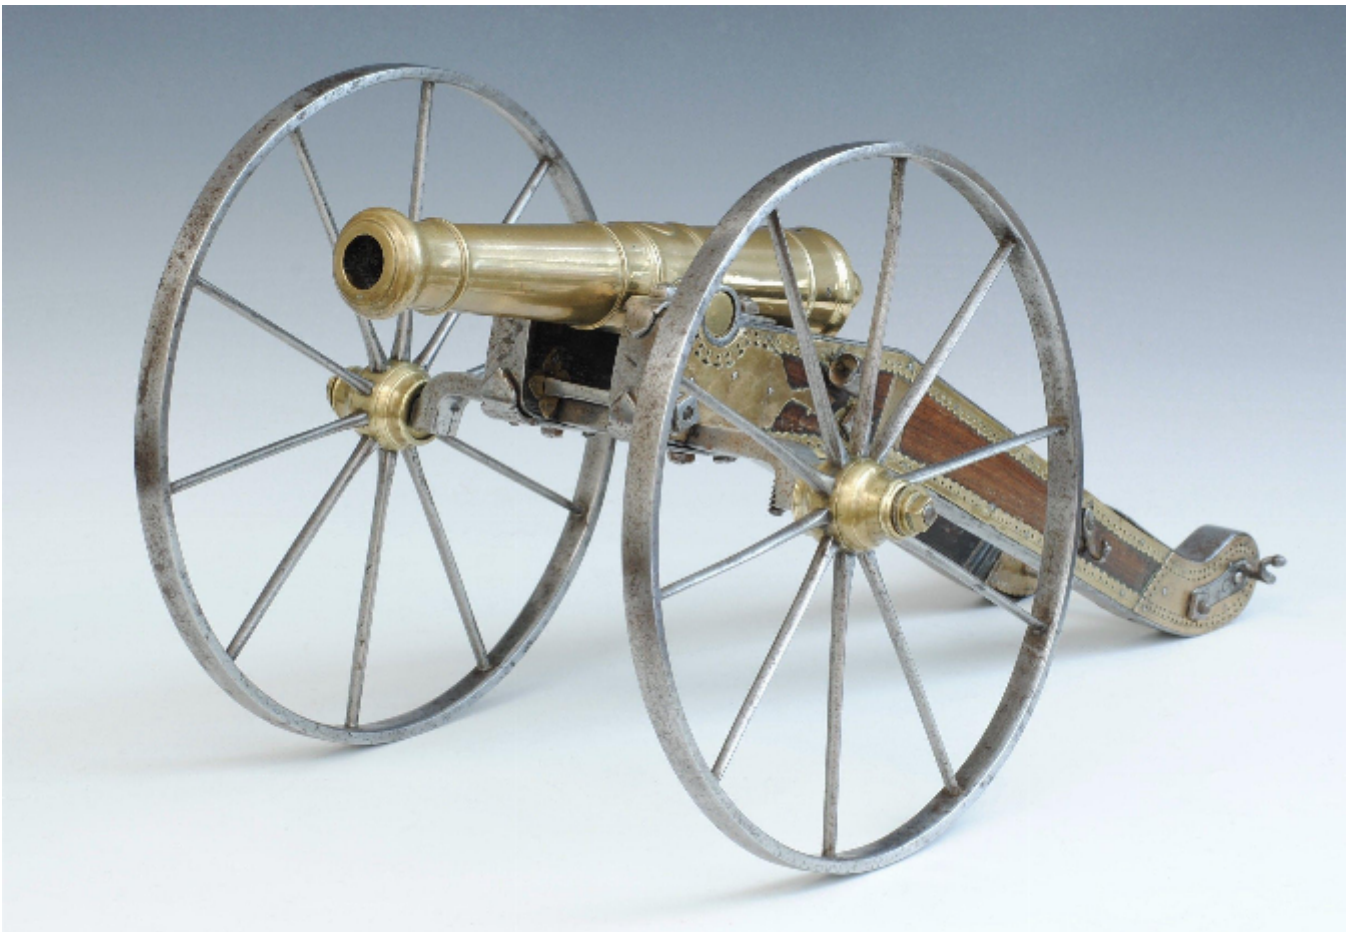

Model field cannon

Sold

REF: 276431

Description

A fine brass barrelled cannon on a steel, brass and wood carriage, the barrel of four stage design