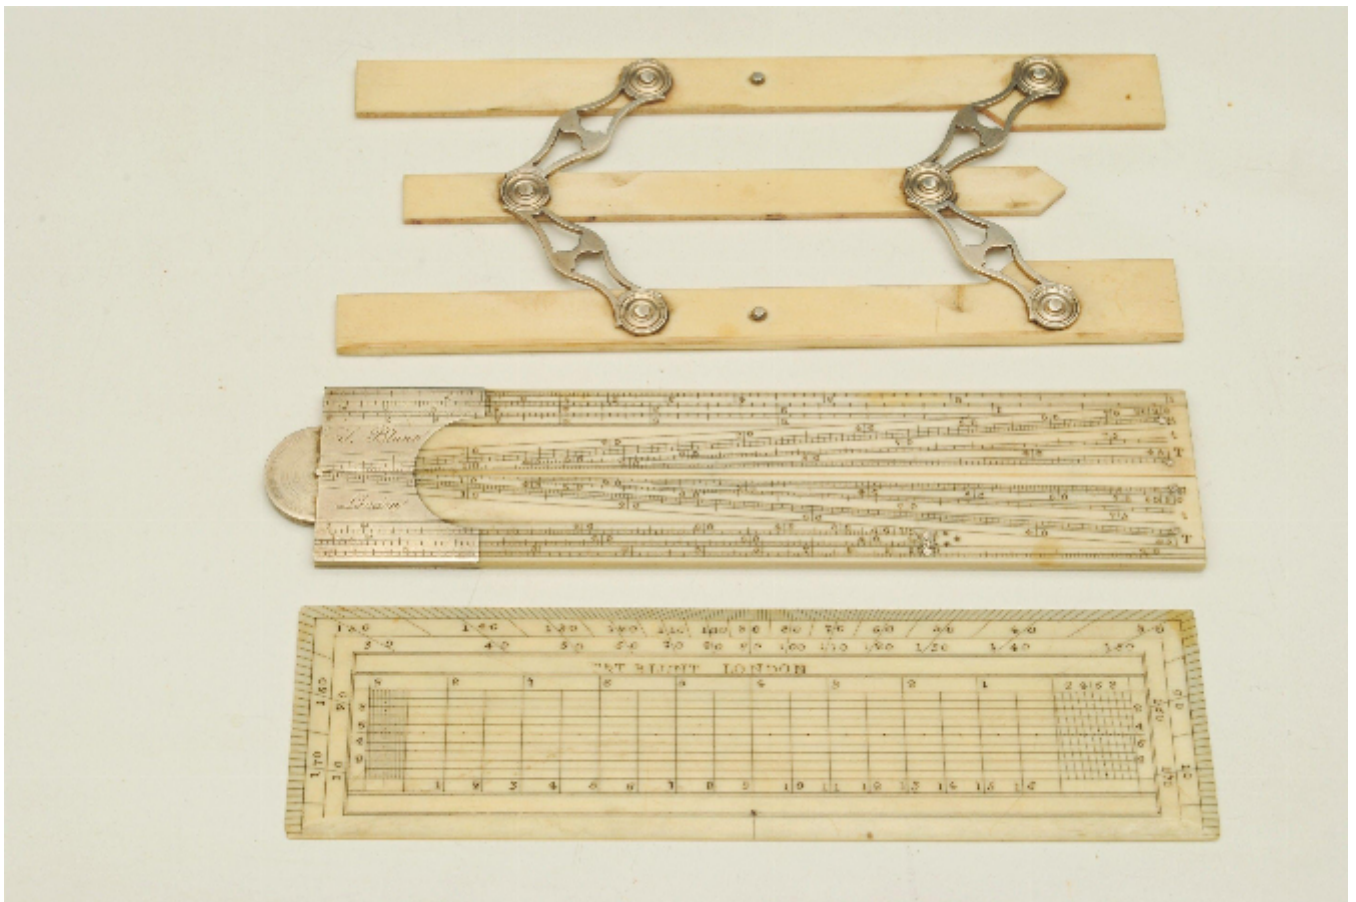

## Superb set of drawing instruments

Thomas Blunt, London

Sold

REF: 225244

### Description

An outstanding complete set of silver drawing instruments by Thomas Blunt London, in a green shagreen case.