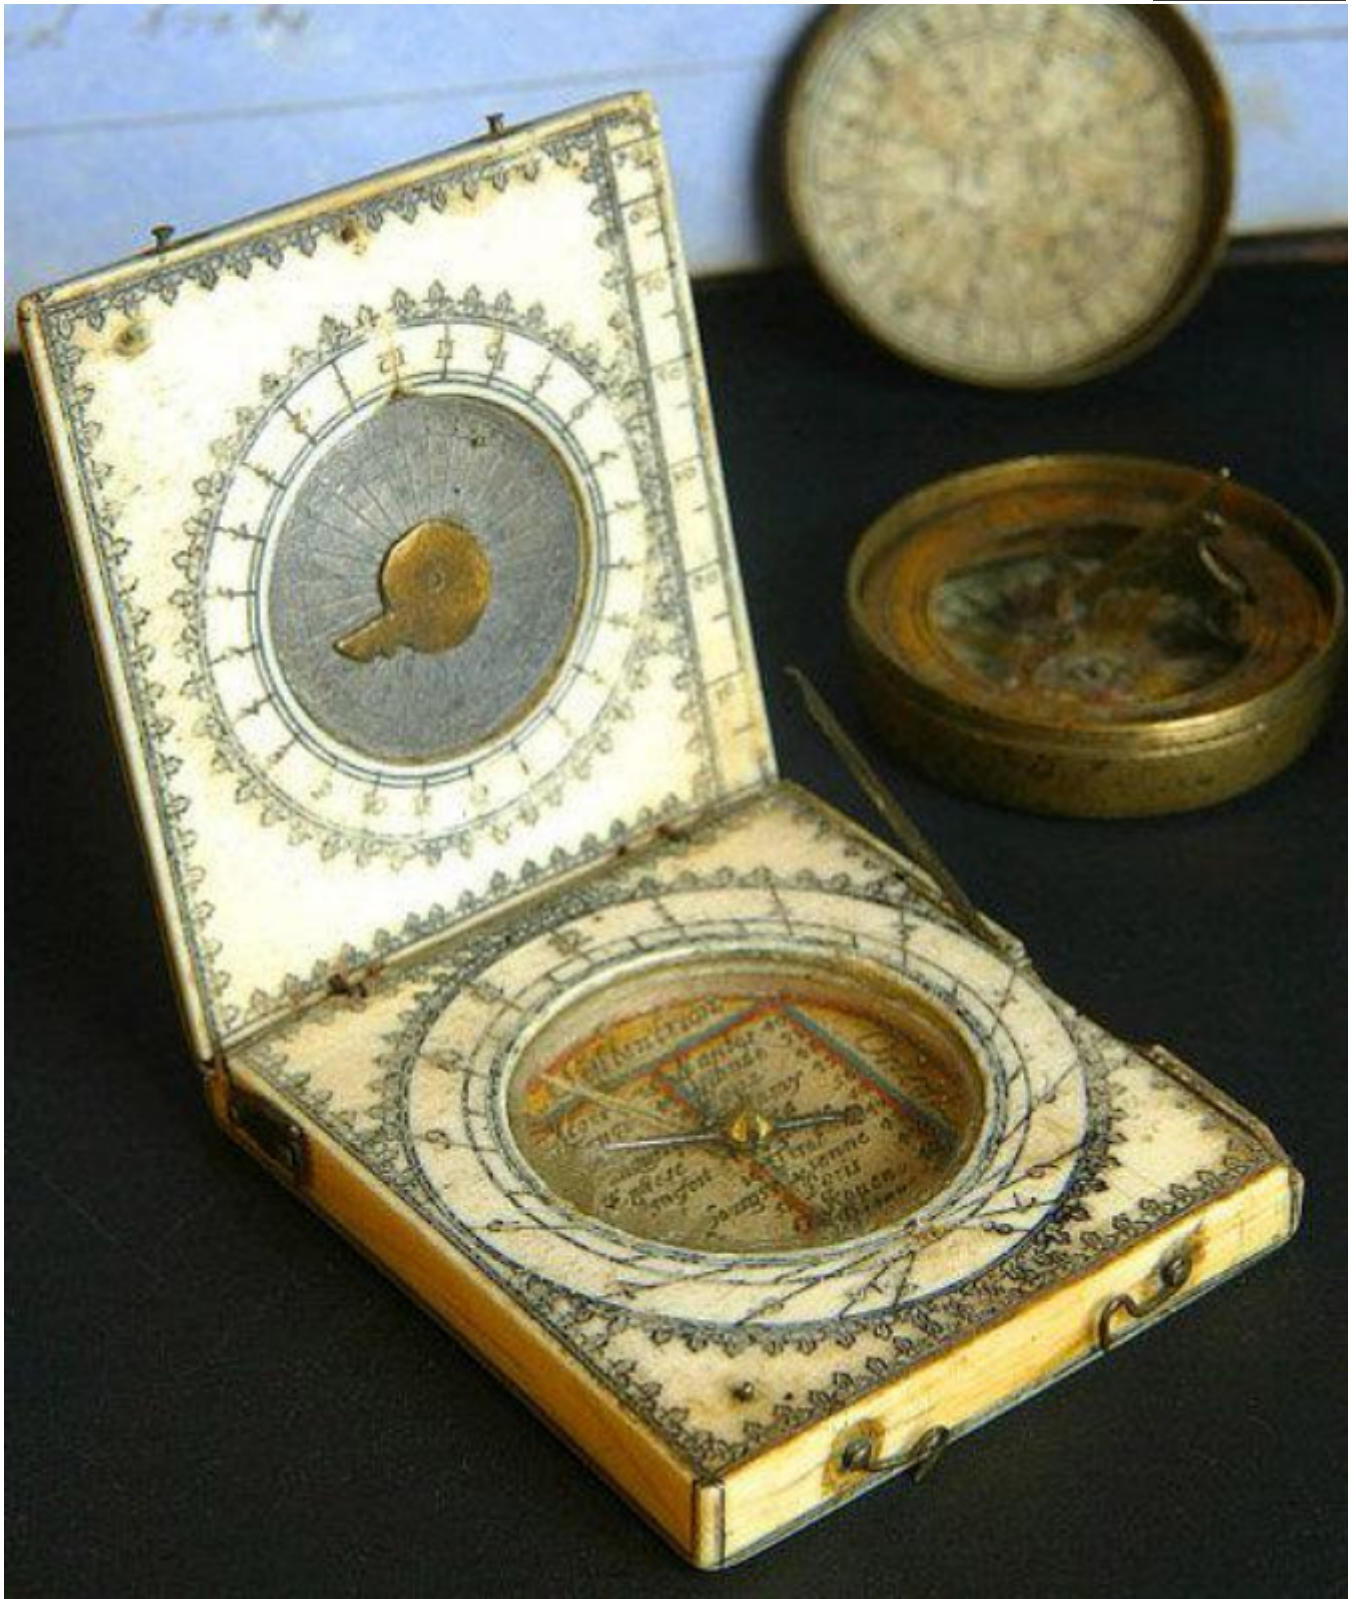

Ivory dial

Sold

REF: 20879

Description

A mid 17th century ivory simple dial.