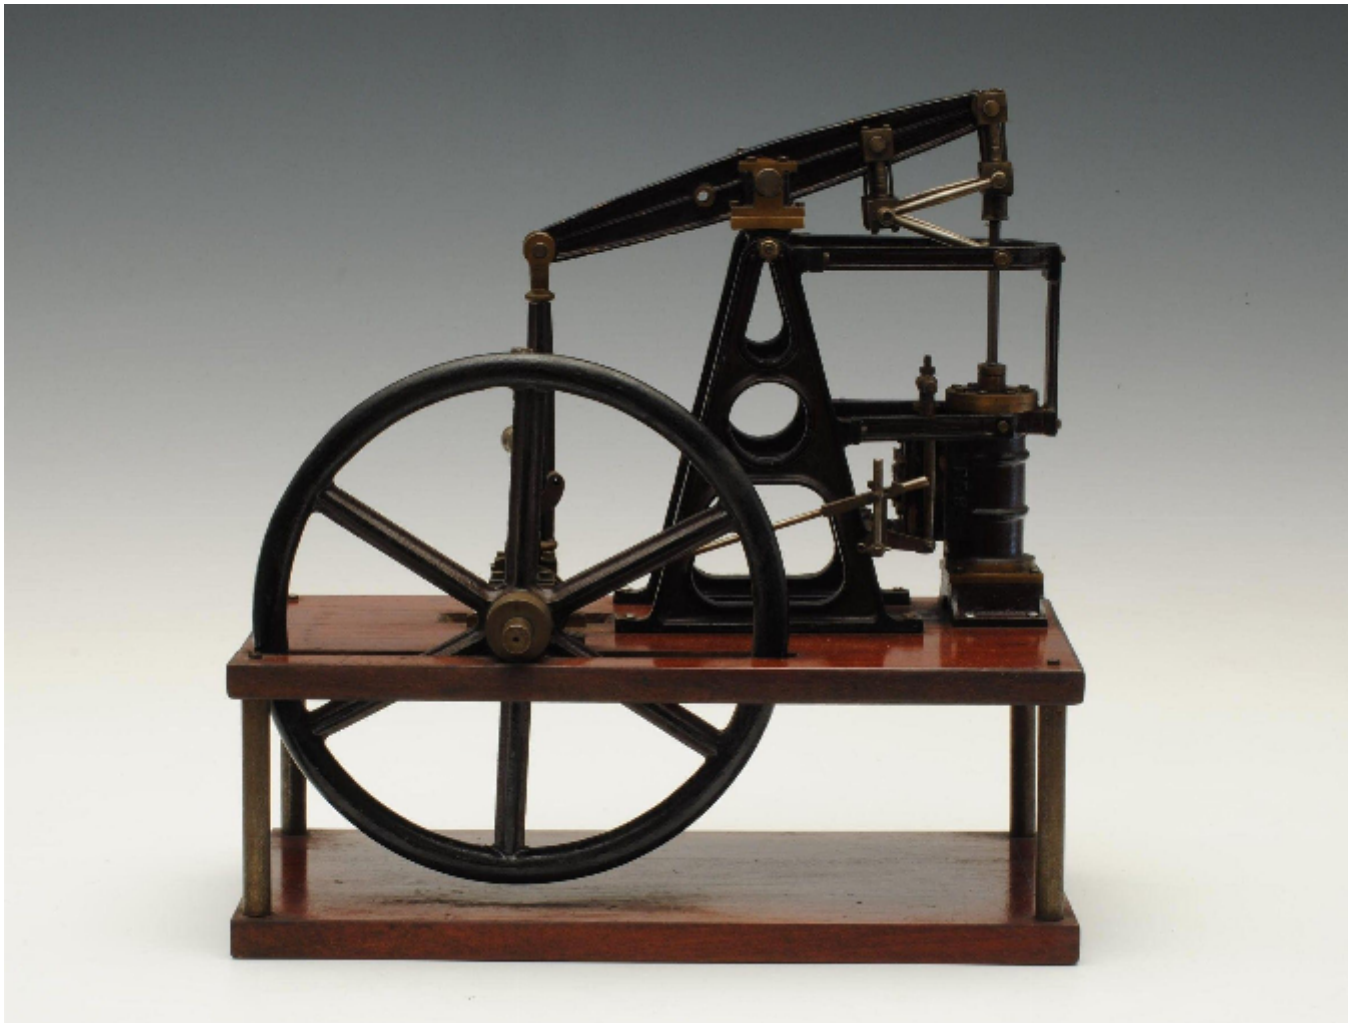

Model beam engine

Sold

REF: 164545

### Description

A late 19th century decorative model steam engine mounted on a mahogany board.