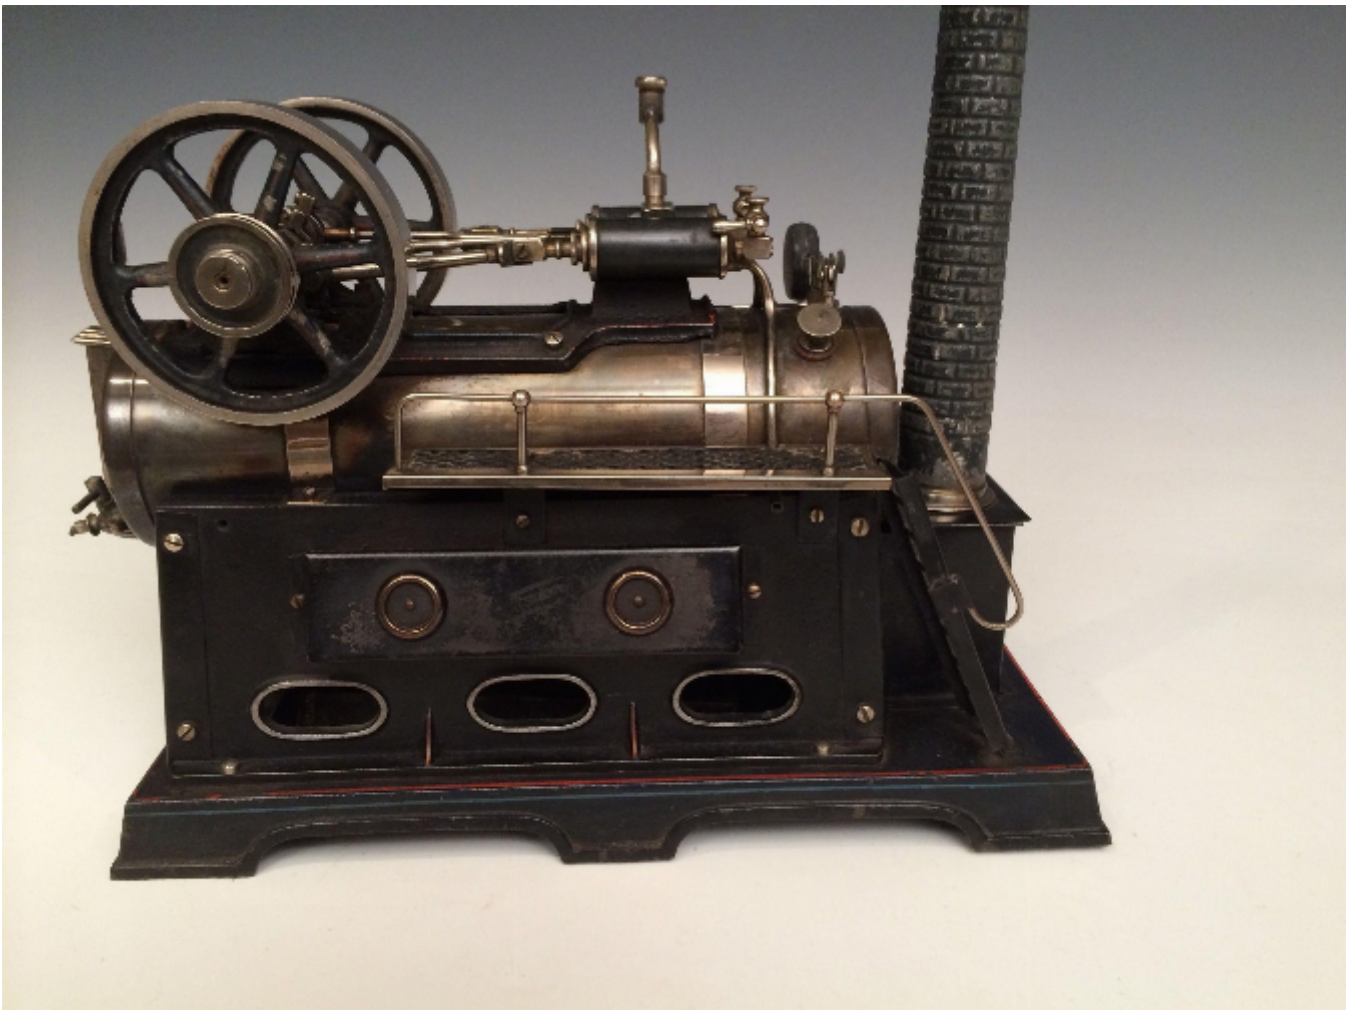

live steam model

£1,800

REF: 213897

### Description

A good example of an early 20th century live steam model.