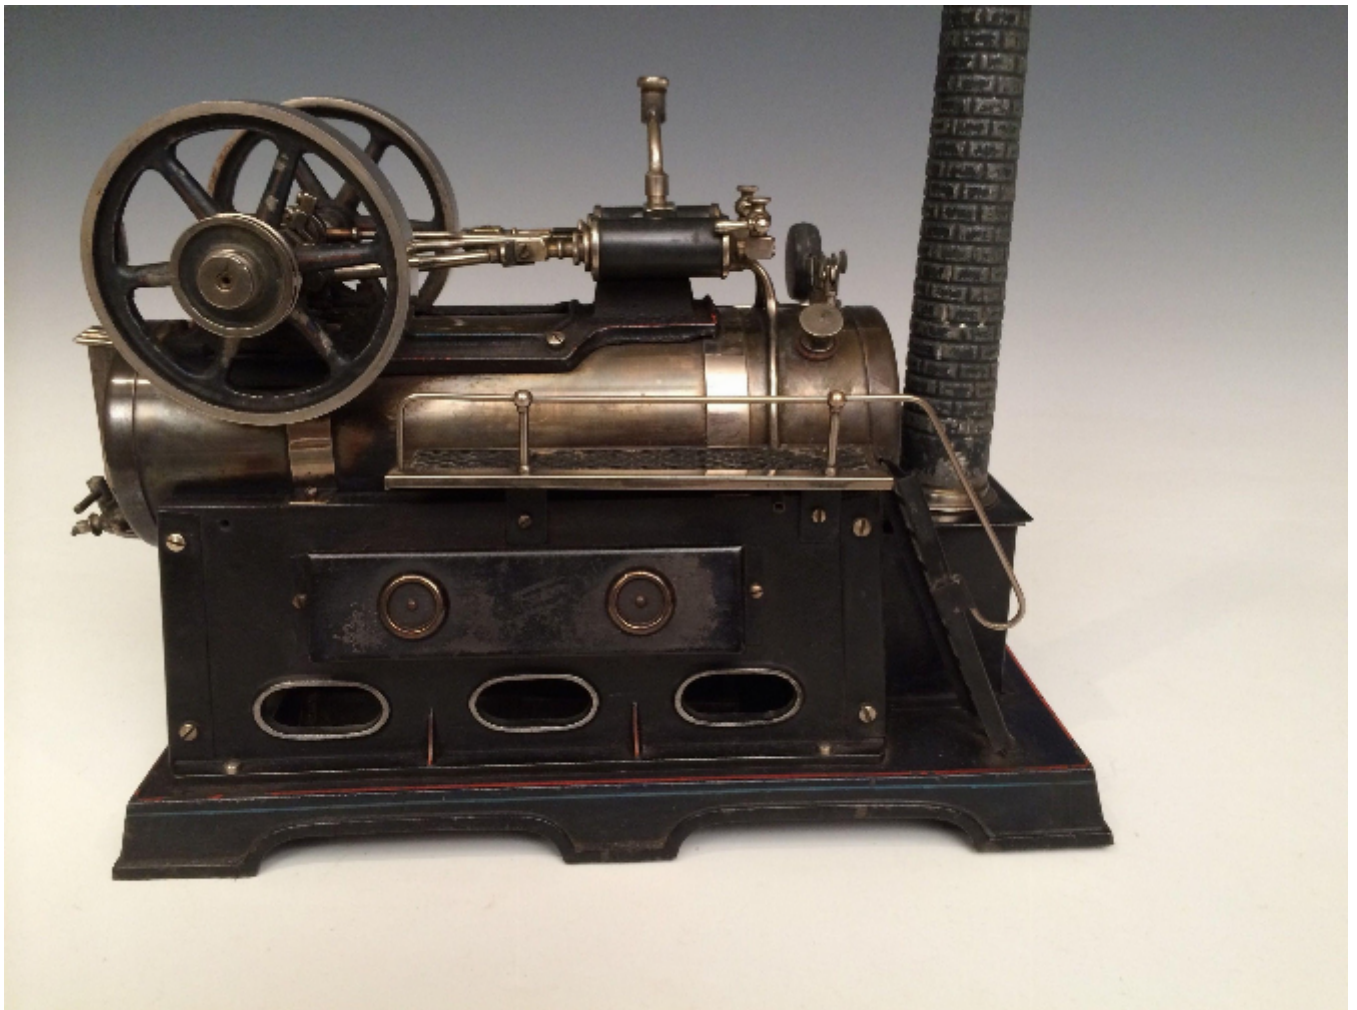

live steam model

£1,800

REF: 213897

### Description

A good example of an early 20th century live steam model.