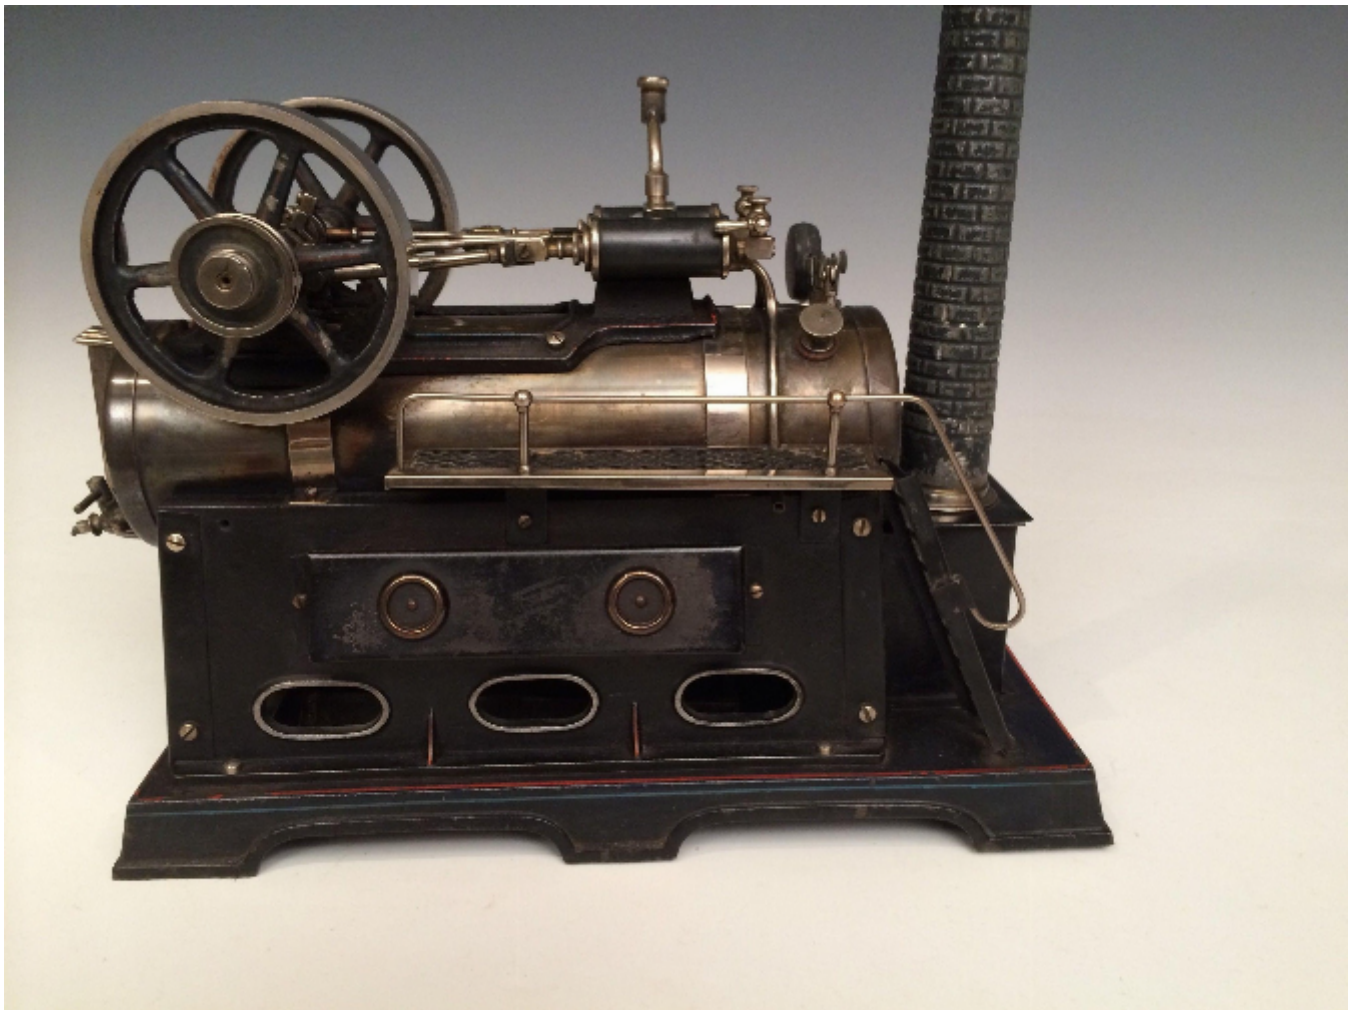

live steam model

Sold

REF: 213897

Description

A good example of an early 20th century live steam model.