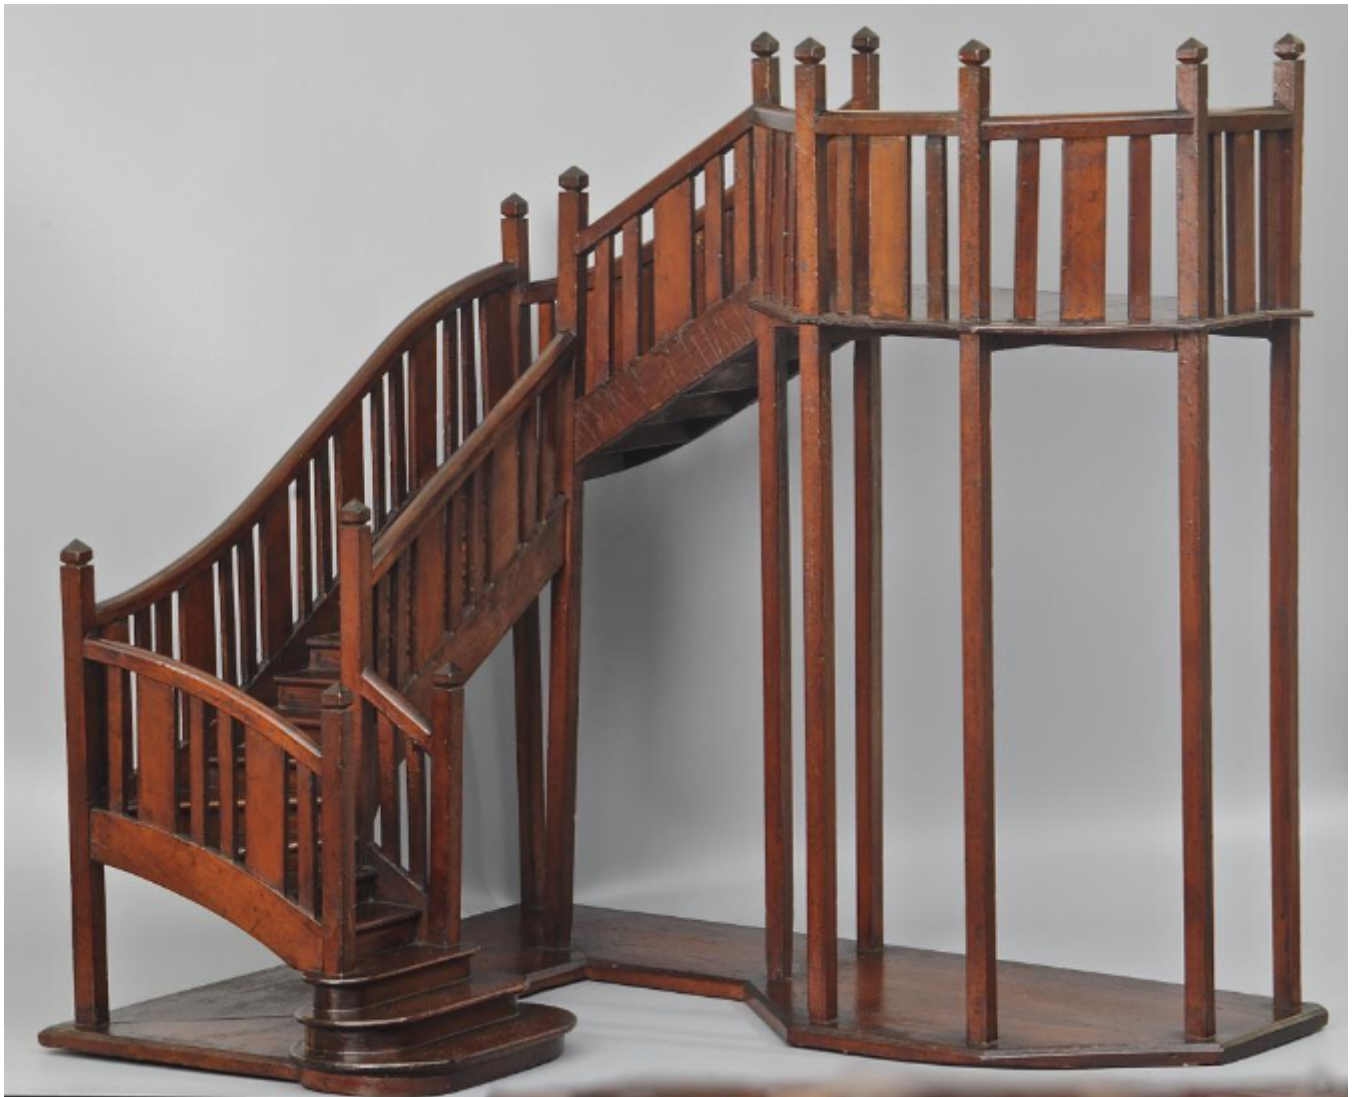

A 19th century architects model staircase

Sold

REF: 376044

Height: 61 cm (24")

Width: 61 cm (24")

Depth: 51 cm (20.1")

Description

A good late 19th century model stair case with half landing and balcony at the top of the stairs, the model retains the original varnish. These architects models where made to show the client how the design would look.