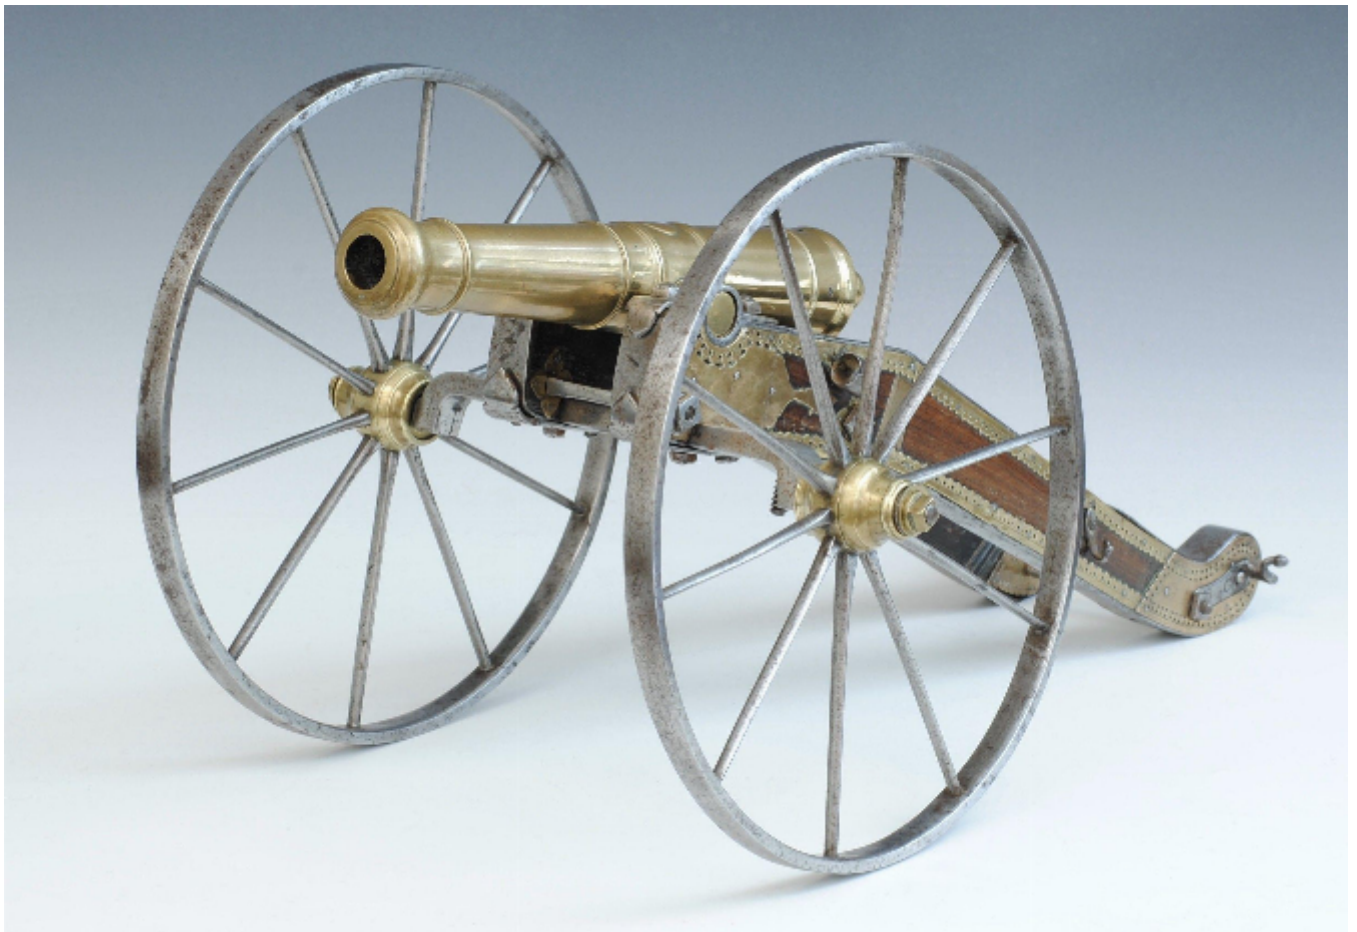

Model field cannon

Sold

REF: 276431

Description

A fine brass barrelled cannon on a steel, brass and wood carriage, the barrel of four stage design