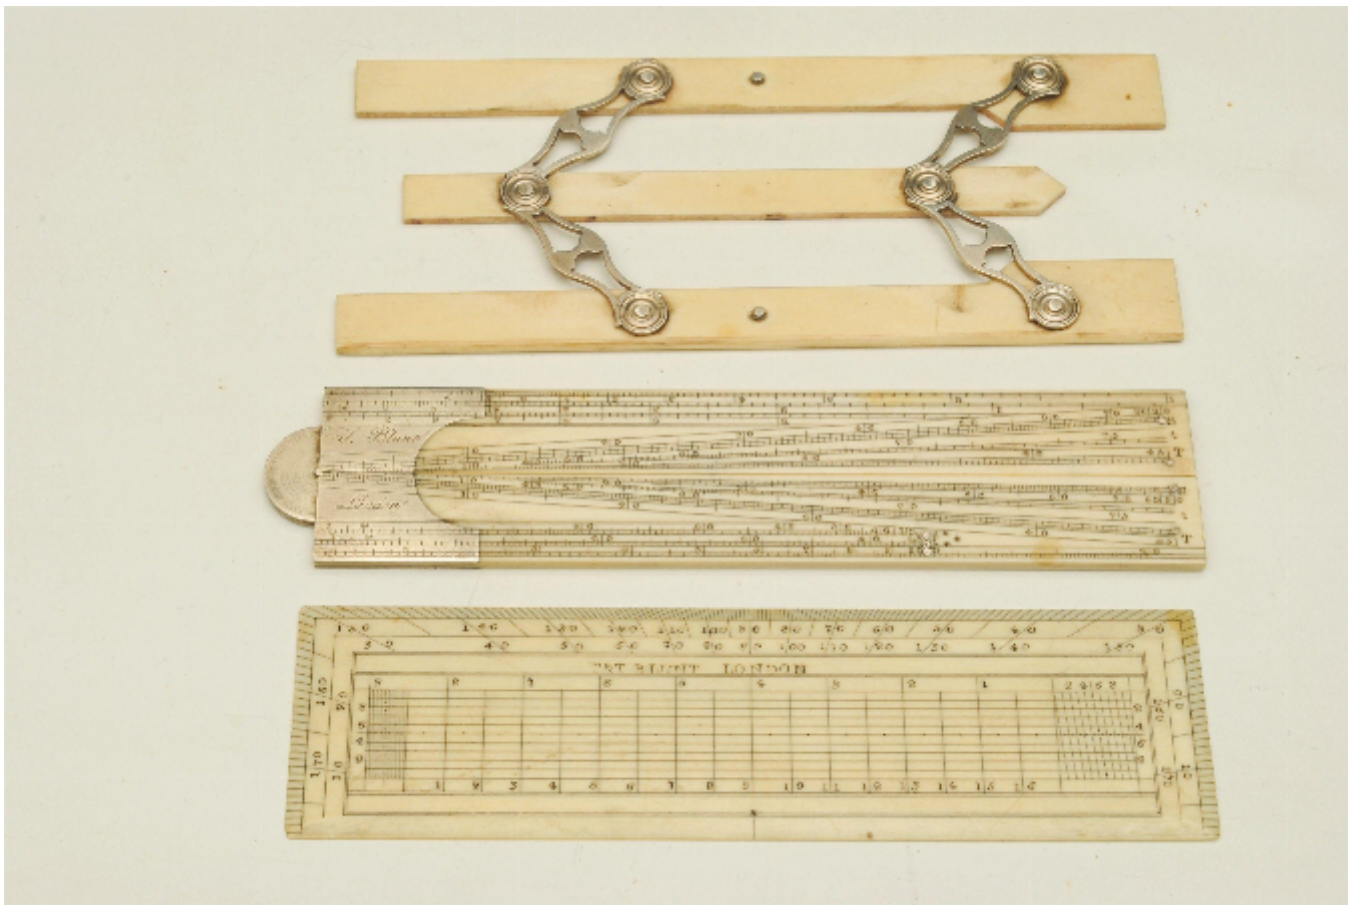

## Superb set of drawing instruments

Thomas Blunt, London

Sold

REF: 225244

### Description

An outstanding complete set of silver drawing instruments by Thomas Blunt London, in a green shagreen case.