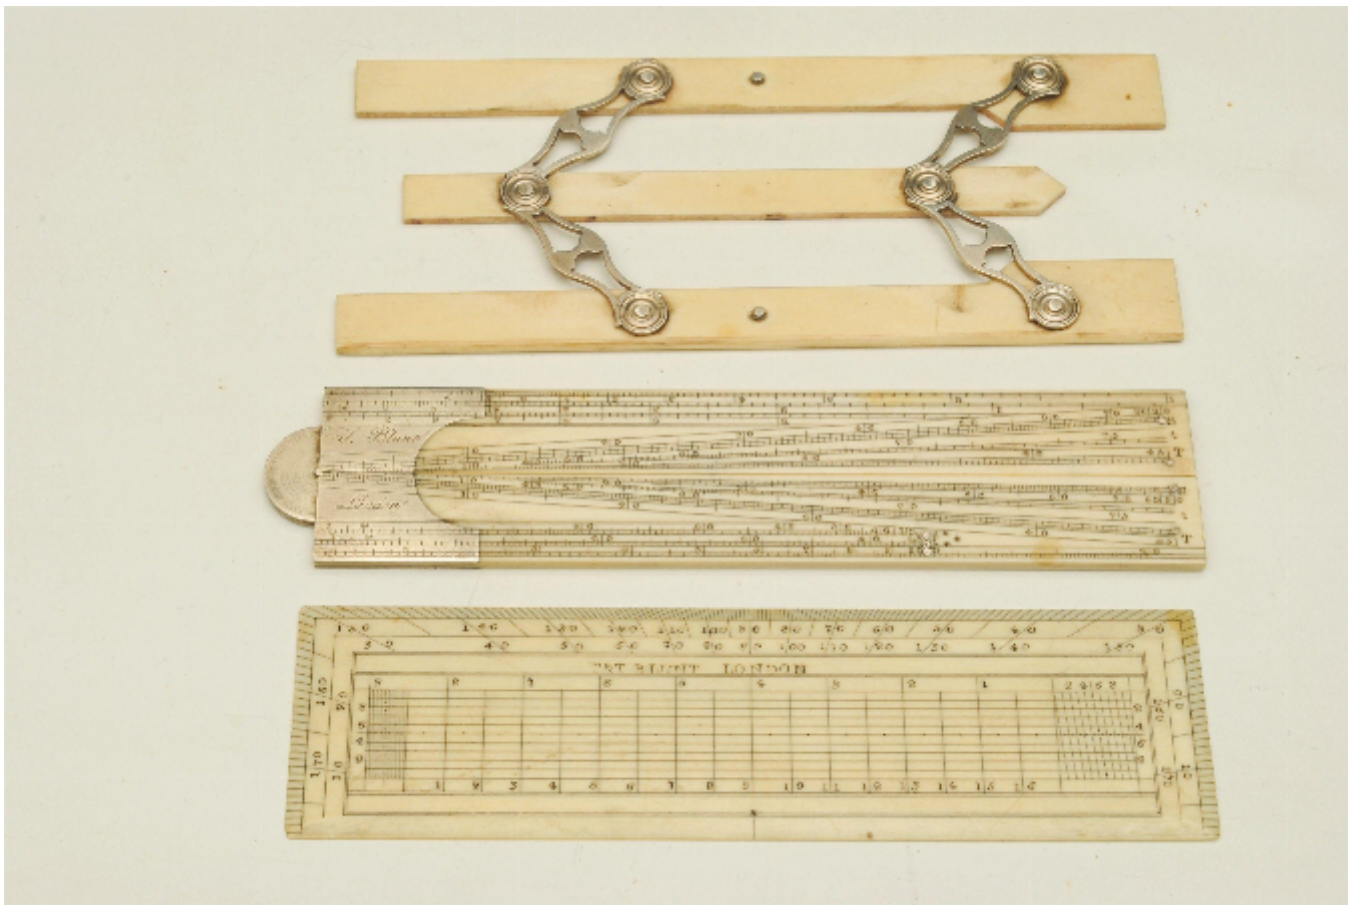

Superb set of drawing instruments

Thomas Blunt, London

Sold

REF: 225244

Description

An outstanding complete set of silver drawing instruments by Thomas Blunt London, in a green shagreen case.