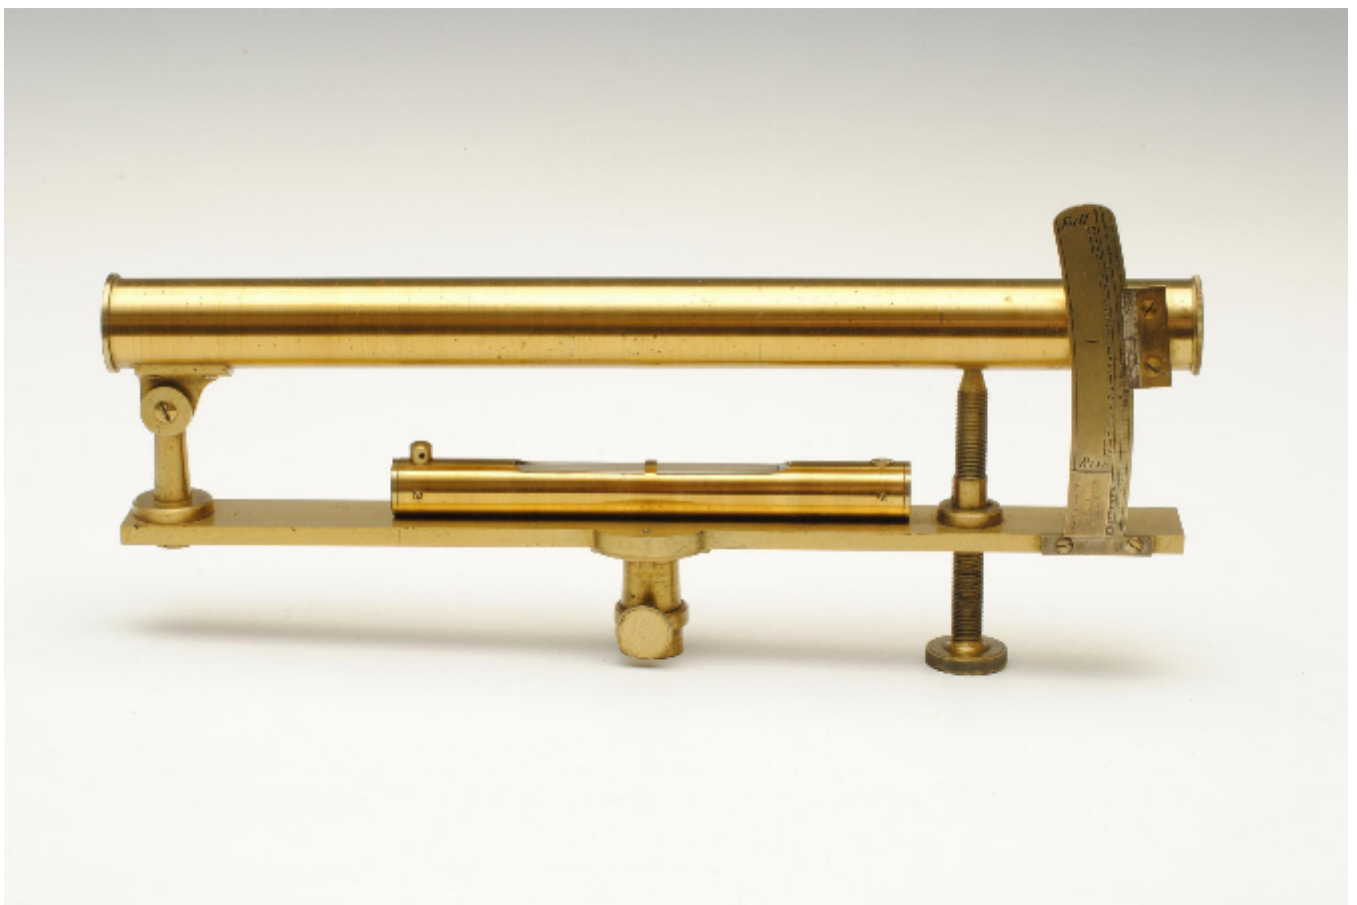

Drainage Level

Sold

REF: 164587

### Description

A clean example of a mid 19th century drainage level, with the original lacquer. It has a retail name of H Thompson, Lewes, Sussex