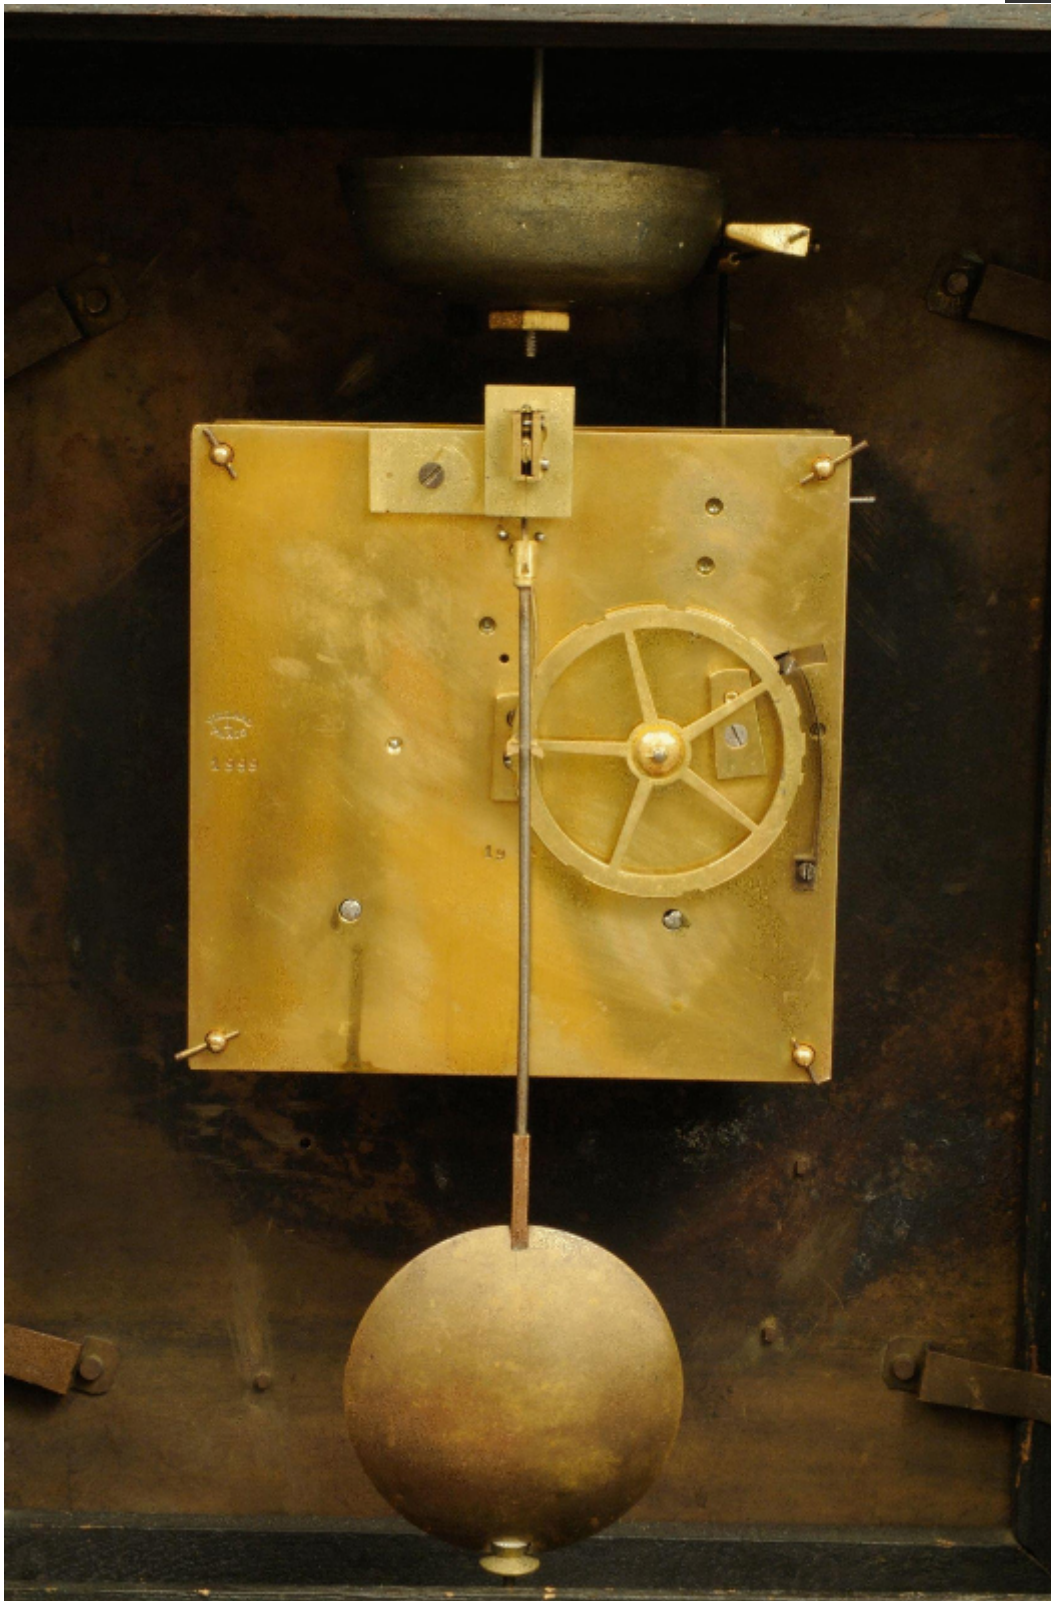

French Boule clock

Sold

REF: 92248

Description

A decorative 19th century french red boule clock with ormolu mounts.